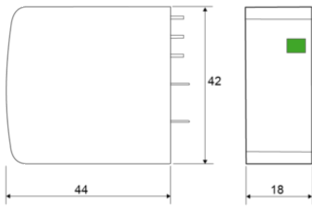

CITEL

PAC25S-10-680

V: High-energy varistor
 Ft: Thermal fuse
 C: Remote signal contact
 t°: Thermal disconnection system
 MI: Disconnection indicator

Electrical Characteristics		
IMAX	(kA)	25
8/20µs		
Mechanical Characteristics		
Connection to Network	Through soldering pins	
Weight	0.020 kg	
Weight	0.051 kg	
Part number		
8711204		