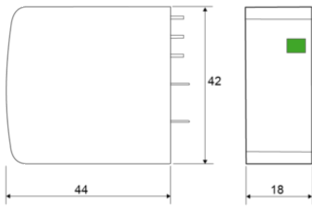

CITEL

PAC25S-10-680

V: High-energy varistor
Ft: Thermal fuse
C: Remote signal contact
t°: Thermal disconnection system
MI: Disconnection indicator

Electrical Characteristics		
IMAX	(kA)	25
8/20µs		
Mechanical Characteristics		
Connection to Network	Through soldering pins	
Weight	0.020 kg	
Weight	0.051 kg	
Part number		
8711204