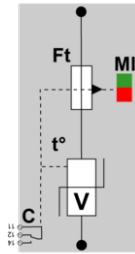

CITEL

PAC25S-10-680

V: High-energy varistor
Ft: Thermal fuse
C: Remote signal contact
t°: Thermal disconnection system
MI: Disconnection indicator

Electrical Characteristics		
IMAX	(kA)	25
8/20µs		
Mechanical Characteristics		
Connection to Network	Through soldering pins	
Weight	0.020 kg	
Weight	0.051 kg	
Part number		
8711204