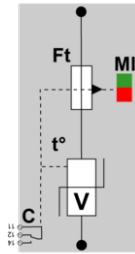

CITEL

PAC25S-10-680

V: High-energy varistor
 Ft: Thermal fuse
 C: Remote signal contact
 t°: Thermal disconnection system
 MI: Disconnection indicator

Electrical Characteristics		
IMAX	(kA)	25
8/20µs		
Mechanical Characteristics		
Connection to Network	Through soldering pins	
Weight	0.020 kg	
Weight	0.051 kg	
Part number		
8711204		