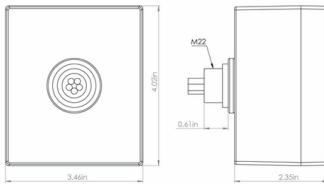

CITEL

M50F-120Y-B

- Hybrid MOV-GSG Technology
- UL1449 Type 1 LISTED
- 50kA Surge Current Rating per mode
- Extended life with no leakage current
- Visual LED fault indicator and audible alarm
- NEMA 6 (exceeds NEMA 4X or 4)
- Optional Type 2 LISTED with UL1283 Filter
- 10-Year warranty

Características eléctricas		
Let through Voltage	V	1500.0000
POWER SPD TYPE		UL1449 TYPE 2 LISTED
TENSION	(V)	120/208
AC/DC/DC PV/RF		AC
FASE	(PH)	3Y
AMPS	(A)	N/A
AMBIENT MIN	(C)	-35
AMBIENT MAX	(C)	+80
MODOS		L-L, L-N, L-G, N-G
VPR	(V)	1200/700/1200/1200
MCOV	(V)	280/140/140/120
IN	(kA)	20
Icc cortocircuito	(kA)	150
IMAX	(kA)	50
Opción		
RFI Filter		Yes
Instalación		
Operating Temperature	°C	-40.0000
Operating Temperature	°C	85.0000
Operating Temperature	°F	-40.0000
Operating Temperature	°F	85.0000
Operating Relative Humidity	%RH	Can be submerged
Operating Altitude	Ft	2000.0000
Operating Altitude	Ft	6500.0000
Housing/Enclosure material		Aluminum cast
Mounting		Side mount
IP Environmental rating		IP66
NEMA Environmental rating		NEMA 6
Installation Location		Indoor / outdoor
Accesorio		Soportes
Product Dimension	mm	102.0000
Product Dimension	mm	62.0000
Product Dimension	mm	88.0000
Product Dimension	In	4.0160
Product Dimension	In	2.4410
Product Dimension	In	3.4650
Miscelánea		
Individual Pack		Yes
Storage Temperature	°C	-40.0000
Storage Temperature	°C	85.0000
Storage Temperature	°F	-40.0000
Storage Temperature	°F	85.0000
Características mecánicas		
Peso		1.086 kg
TECNOLOGIA		MOV-GSG
CONFIGURACION DE RED		3PH, 4W+G, Wye
FORMA DE CONEXION		36" #12 AWG LEADS
MONTAJE		SIDE MOUNT, THREADED M22 (1/4" NPT ADAPTER)
MATERIAL		Aluminum cast
NEMA RATING (IP RATING)		6
DESCONEXION SEGURA		Yes, no upstream over current protection required
REAL-TIME DIAGNOSTICS		LED and audible alarm
DIMENSIONS		See diagram
WEIGHT		2.5 lbs.
Normas		
UL STANDARD		UL1449 5th Edition