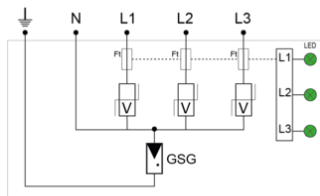

CITEL

M50F-120Y-B

- Hybrid MOV-GSG Technology
- UL1449 Type 1 LISTED
- 50kA Surge Current Rating per mode
- Extended life with no leakage current
- Visual LED fault indicator and audible alarm
- NEMA 6 (exceeds NEMA 4X or 4)
- Optional Type 2 LISTED with UL1283 Filter
- 10-Year warranty

Características eléctricas		
Let through Voltage	V	1500.0000
POWER SPD TYPE		UL1449 TYPE 2 LISTED
TENSION	(V)	120/208
AC/DC/DC PV/RF		AC
FASE	(PH)	3Y
AMPS	(A)	N/A
AMBIENT MIN	(C)	-35
AMBIENT MAX	(C)	+80
MODOS		L-L, L-N, L-G, N-G
VPR	(V)	1200/700/1200/1200
MCOV	(V)	280/140/140/120
IN	(kA)	20
Icc cortocircuito	(kA)	150
IMAX	(kA)	50
Opción		
RFI Filter		Yes
Instalación		
Operating Temperature	°C	-40.0000
Operating Temperature	°C	85.0000
Operating Temperature	°F	-40.0000
Operating Temperature	°F	85.0000
Operating Relative Humidity	%RH	Can be submerged
Operating Altitude	Ft	2000.0000
Operating Altitude	Ft	6500.0000
Housing/Enclosure material		Aluminum cast
Mounting		Side mount
IP Environmental rating		IP66
NEMA Environmental rating		NEMA 6
Installation Location		Indoor / outdoor
Accesorio		Soportes
Product Dimension	mm	102.0000
Product Dimension	mm	62.0000
Product Dimension	mm	88.0000
Product Dimension	In	4.0160
Product Dimension	In	2.4410
Product Dimension	In	3.4650
Miscelánea		
Individual Pack		Yes
Storage Temperature	°C	-40.0000
Storage Temperature	°C	85.0000
Storage Temperature	°F	-40.0000
Storage Temperature	°F	85.0000
Características mecánicas		
Peso		1.086 kg
TECNOLOGIA		MOV-GSG
CONFIGURACION DE RED		3PH, 4W+G, Wye
FORMA DE CONEXION		36" #12 AWG LEADS
MONTAJE		SIDE MOUNT, THREADED M22 (1/4" NPT ADAPTER)
MATERIAL		Aluminum cast
NEMA RATING (IP RATING)		6
DESCONEXION SEGURA		Yes, no upstream over current protection required
REAL-TIME DIAGNOSTICS		LED and audible alarm
DIMENSIONS		See diagram
WEIGHT		2.5 lbs.
Normas		
UL STANDARD		UL1449 5th Edition