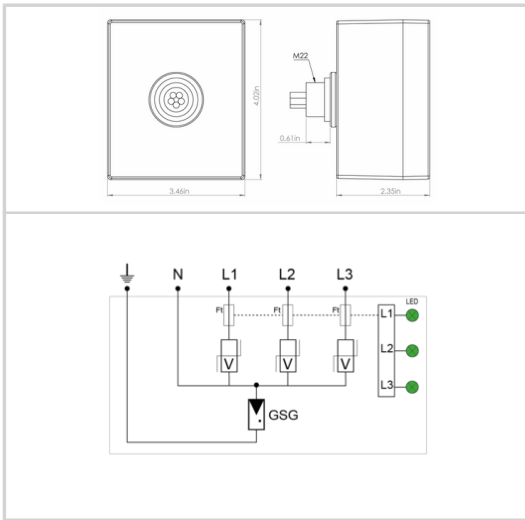

- Hybrid MOV-GSG Technology
- UL1449 Type 1 LISTED
- 50kA Surge Current Rating per mode
- Extended life with no leakage current
- Visual LED fault indicator and audible alarm
- NEMA 6 (exceeds NEMA 4X or 4)
- Optional Type 2 LISTED with UL1283 Filter
- 10-Year warranty

Características eléctricas		
Let through Voltage	V	1500.0000
Instalación		
Operating Temperature	°C	-40.0000
Operating Temperature	°C	85.0000
Operating Temperature	°F	-40.0000
Operating Temperature	°F	85.0000
Operating Relative Humidity	%RH	Can be submerged
Operating Altitude	Ft	2000.0000
Operating Altitude	Ft	6500.0000
Housing/Enclosure material		Aluminum cast
Mounting		Side mount
IP Environmental rating		IP66
NEMA Environmental rating		NEMA 6
Installation Location		Indoor / outdoor
Accesorio		Soportes
Product Dimension	mm	102.0000
Product Dimension	mm	62.0000
Product Dimension	mm	88.0000
Product Dimension	In	4.0160
Product Dimension	In	2.4410
Product Dimension	In	3.4650
Miscelánea		
Individual Pack		Yes
Storage Temperature	°C	-40.0000
Storage Temperature	°C	85.0000
Storage Temperature	°F	-40.0000
Storage Temperature	°F	85.0000
Código		
751511		