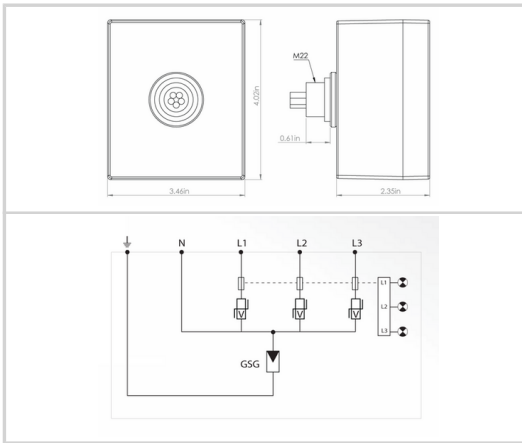

CITEL

M50-277Y-B

- ↳ Hybrid MOV-GSG Technology
- ↳ UL1449 Type 1 LISTED
- ↳ 50kA Surge Current Rating per mode
- ↳ Extended life with no leakage current
- ↳ Visual LED fault indicator and audible alarm
- ↳ NEMA 6 (exceeds NEMA 4X or 4)
- ↳ Optional Type 2 LISTED with UL1283 Filter
- ↳ 10-Year warranty

Características eléctricas		
Let through Voltage	V	1500.0000
Instalación		
Operating Temperature	°C	-40.0000
Operating Temperature	°C	85.0000
Operating Temperature	°F	-40.0000
Operating Temperature	°F	85.0000
Operating Relative Humidity	%RH	Can be submerged
Operating Altitude	Ft	2000.0000
Operating Altitude	Ft	6500.0000
Housing/Enclosure material		Aluminum cast
Mounting		Side mount
IP Environmental rating		IP66
NEMA Environmental rating		NEMA 6
Installation Location		Indoor / outdoor
Accesorio		Soportes
Product Dimension	mm	102.0000
Product Dimension	mm	62.0000
Product Dimension	mm	88.0000
Product Dimension	In	4.0160
Product Dimension	In	2.4410
Product Dimension	In	3.4650
Miscelánea		
Individual Pack		Yes
Storage Temperature	°C	-40.0000
Storage Temperature	°C	85.0000
Storage Temperature	°F	-40.0000
Storage Temperature	°F	85.0000
Código		
751511		