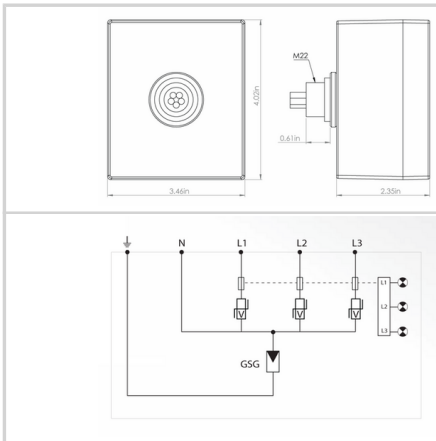

CITEL

M50-277Y-B

- Hybrid MOV-GSG Technology
- UL1449 Type 1 LISTED
- 50kA Surge Current Rating per mode
- Extended life with no leakage current
- Visual LED fault indicator and audible alarm
- NEMA 6 (exceeds NEMA 4X or 4)
- Optional Type 2 LISTED with UL1283 Filter
- 10-Year warranty

Electrical Characteristics		
Let through Voltage <i>Ures</i> at 20kA	V	1500.0000
Installation		
Operating Temperature _{Min}	°C	-40.0000
Operating Temperature _{Max}	°C	85.0000
Operating Temperature _{Min}	°F	-40.0000
Operating Temperature _{Max}	°F	85.0000
Operating Relative Humidity _{Max}	%RH	Can be submerged
Operating Altitude _{Min}	Ft	2000.0000
Operating Altitude _{Max}	Ft	6500.0000
Housing/Enclosure material		Aluminum cast
Mounting		Side mount
IP Environmental rating/IP		IP66
NEMA Environmental rating/NEMA		NEMA 6
Installation Location		Indoor / outdoor
Accessories		brackets
Product Dimension _L	mm	102.0000
Product Dimension _H	mm	62.0000
Product Dimension _W	mm	88.0000
Product Dimension _L	In	4.0160
Product Dimension _H	In	2.4410
Product Dimension _W	In	3.4650
Miscellaneous		
Individual Pack		Yes
Storage Temperature _{Min}	°C	-40.0000
Storage Temperature _{Max}	°C	85.0000
Storage Temperature _{Min}	°F	-40.0000
Storage Temperature _{Max}	°F	85.0000
Part number		
751511		