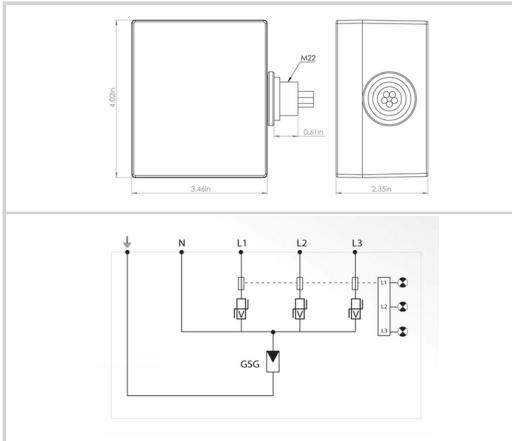

- Hybrid MOV-GSG Technology
- UL1449 Type 2 LISTED
- 50kA Surge Current Rating per mode
- Extended life with no leakage current
- Visual LED fault indicator and audible alarm
- NEMA 6 (exceeds NEMA 4X or 4)
- UL1283 Filter
- 10-Year warranty

Electrical Characteristics		
POWER SPD TYPE		UL1449 TYPE 2 LISTED
VOLTS	(V)	480
AC/DC/DC PV/RF		AC
PHASE	(PH)	3D
AMPS	(A)	N/A
AMBIENT MIN	(C)	-35
AMBIENT MAX	(C)	+80
MODES		L-L, L-G
VPR	(V)	2500/-/1500/-
MCOV	(V)	560/560/-/-
IN	(kA)	20
<i>15 impulses 8/20µs</i>		
SCCR	(kA)	150
IMAX	(kA)	50
<i>8/20µs</i>		
Installation		
Operating Temperature _{Min}	°C	-40.0000
Operating Temperature _{Max}	°C	85.0000
Operating Temperature _{Min}	°F	-40.0000
Operating Temperature _{Max}	°F	85.0000
Operating Relative Humidity _{Max}	%RH	Can be submerged
Operating Altitude _{Min}	Ft	2000.0000
Operating Altitude _{Max}	Ft	6500.0000
Housing/Enclosure material		Aluminum cast
Mounting		Side mount
IP Environmental rating/IP		IP66
NEMA Environmental rating/NEMA		NEMA 6
Installation Location		Indoor / outdoor
Accessories		brackets
Product Dimension _L	mm	102.0000
Product Dimension _H	mm	62.0000
Product Dimension _W	mm	88.0000
Product Dimension _L	In	4.0160
Product Dimension _H	In	2.4410
Product Dimension _W	In	3.4650
Miscellaneous		
Individual Pack		Yes
Storage Temperature _{Min}	°C	-40.0000
Storage Temperature _{Max}	°C	85.0000
Storage Temperature _{Min}	°F	-40.0000
Storage Temperature _{Max}	°F	85.0000
Mechanical Characteristics		
Weight		1.005 kg
TECHNOLOGY		MOV-GSG
NETWORK CONFIGURATION		3PH, 3W+G, Delta
CONNECTION METHOD		36" #12 AWG LEADS
MOUNTING		SIDE MOUNT, THREADED M22 (1/4" NPT ADAPTER)
MATERIAL		Aluminum cast
NEMA RATING (IP RATING)		6
FAIL-SAFE BEHAVIOR		Yes, no upstream over current protection required
REAL-TIME DIAGNOSTICS		LED and audible alarm
DIMENSIONS		See diagram
WEIGHT		2.5 lbs.
Standards		
UL STANDARD		UL1449 5th Edition
UL CATEGORY		VZCA, VZCA7
UL FILE NUMBER		E326289