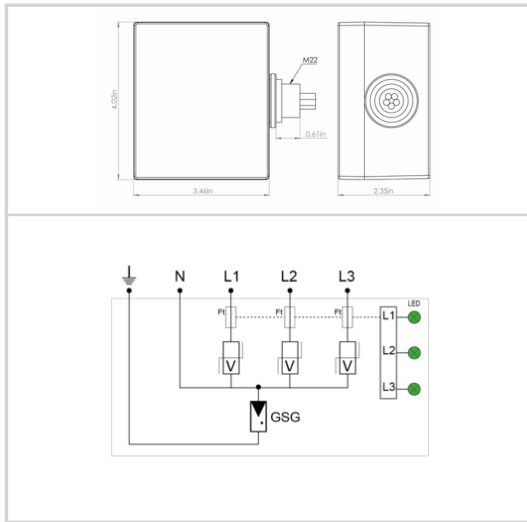

- ↳ Hybrid MOV-GSG Technology
- ↳ UL1449 Type 2 LISTED
- ↳ 50kA Surge Current Rating per mode
- ↳ Extended life with no leakage current
- ↳ Visual LED fault indicator and audible alarm
- ↳ NEMA 6 (exceeds NEMA 4X or 4)
- ↳ UL1283 Filter
- ↳ 10-Year warranty

Electrical Characteristics		
Let through Voltage <i>Ures</i> at 20kA	V	1500.0000
POWER SPD TYPE		UL1449 TYPE 2 LISTED
VOLTS	(V)	230
AC/DC/DC PV/RF		AC
PHASE	(PH)	1
AMPS	(A)	N/A
AMBIENT MIN	(C)	-35
AMBIENT MAX	(C)	+80
MODES		L-L, L-G, L-N, N-G
VPR	(V)	1200/1500/1200
MCOV	(V)	280/280/140
IN	(kA)	20
15 impulses 8/20µs		
SCCR	(kA)	150
IMAX	(kA)	50
8/20µs		
Installation		
Operating Temperature _{Min}	°C	-40.0000
Operating Temperature _{Max}	°C	85.0000
Operating Temperature _{Min}	°F	-40.0000
Operating Temperature _{Max}	°F	85.0000
Operating Relative Humidity _{Max}	%RH	Can be submerged
Operating Altitude _{Min}	Ft	2000.0000
Operating Altitude _{Max}	Ft	6500.0000
Housing/Enclosure material		Aluminum cast
Mounting		Side mount
IP Environmental rating/IP		IP66
NEMA Environmental rating/NEMA		NEMA 6
Installation Location		Indoor / outdoor
Accessories		brackets
Product Dimension _L	mm	102.0000
Product Dimension _H	mm	62.0000
Product Dimension _W	mm	88.0000
Product Dimension _L	In	4.0160
Product Dimension _H	In	2.4410
Product Dimension _W	In	3.4650
Miscellaneous		
Individual Pack		Yes
Storage Temperature _{Min}	°C	-40.0000
Storage Temperature _{Max}	°C	85.0000
Storage Temperature _{Min}	°F	-40.0000
Storage Temperature _{Max}	°F	85.0000
Mechanical Characteristics		
TECHNOLOGY		MOV-GSG
NETWORK CONFIGURATION		3PH, 4W+G, Wye
CONNECTION METHOD		36" #12 AWG LEADS
MOUNTING		SIDE MOUNT, THREADED M22 (1/4" NPT ADAPTER)
MATERIAL		Aluminum cast
NEMA RATING (IP RATING)		6
FAIL-SAFE BEHAVIOR		Yes, no upstream over current protection required
REAL-TIME DIAGNOSTICS		LED and audible alarm
DIMENSIONS		See diagram
WEIGHT		2.5 lbs.
Standards		
UL STANDARD		UL1449 5th Edition
UL CATEGORY		VZCA, VZCA7