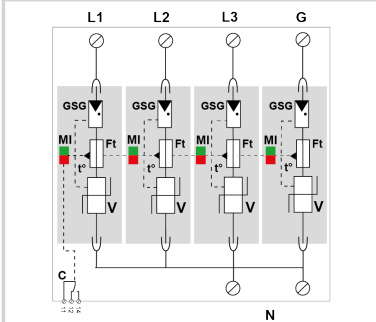

### DAC54VGUS-230Y

- › VG Technology
- › UL1449 Type 4CA
- › 50kA Surge Current Rating
- › Visual fault indicator and remote contacts
- › 10-Year warranty

**V:** High-energy varistor  
**GSG:** Specific gas tube  
**Ft:** Thermal fuse  
**C:** Remote signaling contact  
**t\*:** Thermal disconnection system  
**MI:** Disconnection indicator

Electrical Characteristics	
Network	230/400V
Max. AC operating voltage	U <sub>c</sub> 275 Vac
Max. discharge current <i>max. withstand @ 8/20 μs by pole</i>	I <sub>max</sub> 50 kA
Total Maximum discharge current <i>max. total withstand @ 8/20 μs</i>	I <sub>max</sub> Total 200 kA
Connection mode(s)	L/PE and N/PE
Protection level N/PE <i>@ I<sub>n</sub> (8/20μs)</i>	Up N/PE 1.5 kV
POWER SPD TYPE	UL1449 5th Ed. TYPE 4CA
VOLTS	(V) 400/230
AC/DC/DC PV/RF	AC
PHASE	(PH) 3Y
AMPS	(A) N/A
AMBIENT MIN	(C) -40
AMBIENT MAX	(C) +85
MODES	L-L, L-N, L-G, N-G
MLV	(V) 6580/6580/3290/3260
MCOV	(V) 610/305/305/305
I <sub>N</sub> <i>15 impulses 8/20μs</i>	(kA) 20
SCCR	(kA) n/a
I <sub>MAX</sub> <i>8/20μs</i>	(kA) 50
Mechanical Characteristics	
Technology	VG Technology (MOV+GSG)
Connection to Network	By screw terminals: 2.5-25mm <sup>2</sup> (35mm <sup>2</sup> rigid)
Format	Plug-in modular box
Mounting	Symmetrical rail 35 mm (EN 60715)
Operating temperature	T <sub>u</sub> -40/+85°C
Protection rating	IP20
Failsafe mode	Disconnection from AC network
TECHNOLOGY	MOV-GSG
NETWORK CONFIGURATION	4 pole, 4W+G, 3PH Wye
CONNECTION METHOD	Screw Terminal (4-13AWG)
MOUNTING	Din Rail
MATERIAL	Thermoplastic UL94-V0
NEMA RATING (IP RATING)	NEMA 2 (IP20)
FAIL-SAFE BEHAVIOR	Disconnection via fuse-link
REAL-TIME DIAGNOSTICS	Visual indicator and remote contacts
DIMENSIONS	See diagram
WEIGHT	0.79 lbs
Standards	
Certification	UL Recognized
Environmental standards	EU RoHS
UL STANDARD	UL1449 5th Edition
UL CATEGORY	VZCA2
UL FILE NUMBER	E326289
STANDARDS	NOM-003-SCFI-2014, NOM-001-SCFI-1993
Part number	
<b>821130224551</b>	