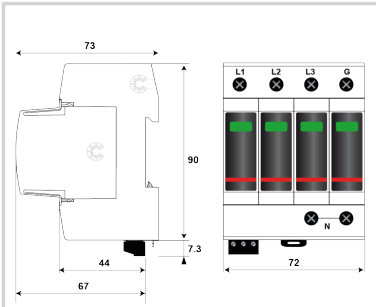

V: High-energy varistor
GSG: Specific gas tube
Ft: Thermal fuse
C: Remote signaling contact
t*: Thermal disconnection system
MI: Disconnection indicator

Electrical Characteristics	
Network	230/400V
Max. AC operating voltage	U_c 275 Vac
Max. discharge current <i>max. withstand @ 8/20 μs by pole</i>	I_{max} 50 kA
Total Maximum discharge current <i>max. total withstand @ 8/20 μs</i>	I_{max} Total 200 kA
Connection mode(s)	L/PE and N/PE
Protection level N/PE <i>@ I_n (8/20μs)</i>	Up N/PE 1.5 kV
POWER SPD TYPE	UL1449 5th Ed. TYPE 4CA
VOLTS	(V) 400/230
AC/DC/DC PV/RF	AC
PHASE	(PH) 3Y
AMPS	(A) N/A
AMBIENT MIN	(C) -40
AMBIENT MAX	(C) +85
MODES	L-L, L-N, L-G, N-G
MLV	(V) 6580/6580/3290/3260
MCOV	(V) 610/305/305/305
I_N <i>15 impulses 8/20μs</i>	(kA) 20
SCCR	(kA) n/a
I_{MAX} <i>8/20μs</i>	(kA) 50
Mechanical Characteristics	
Technology	VG Technology (MOV+GSG)
Connection to Network	By screw terminals: 2.5-25mm² (35mm² rigid)
Format	Plug-in modular box
Mounting	Symmetrical rail 35 mm (EN 60715)
Operating temperature	T_u -40/+85°C
Protection rating	IP20
Failsafe mode	Disconnection from AC network
TECHNOLOGY	MOV-GSG
NETWORK CONFIGURATION	4 pole, 4W+G, 3PH Wye
CONNECTION METHOD	Screw Terminal (4-13AWG)
MOUNTING	Din Rail
MATERIAL	Thermoplastic UL94-V0
NEMA RATING (IP RATING)	NEMA 2 (IP20)
FAIL-SAFE BEHAVIOR	Disconnection via fuse-link
REAL-TIME DIAGNOSTICS	Visual indicator and remote contacts
DIMENSIONS	See diagram
WEIGHT	0.79 lbs
Standards	
Certification	UL Recognized
Environmental standards	EU RoHS
UL STANDARD	UL1449 5th Edition
UL CATEGORY	VZCA2
UL FILE NUMBER	E326289
STANDARDS	NOM-003-SCFI-2014, NOM-001-SCFI-1993
Part number	
821130224551