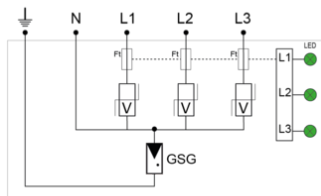

CITEL

M50F-120Y-B

- Hybrid MOV-GSG Technology
- UL1449 Type 1 LISTED
- 50kA Surge Current Rating per mode
- Extended life with no leakage current
- Visual LED fault indicator and audible alarm
- NEMA 6 (exceeds NEMA 4X or 4)
- Optional Type 2 LISTED with UL1283 Filter
- 10-Year warranty

Características eléctricas		
Let through Voltage	V	1500.0000
POWER SPD TYPE		UL1449 TYPE 2 LISTED
TENSION	(V)	120/208
AC/DC/DC PV/RF		AC
FASE	(PH)	3Y
AMPS	(A)	N/A
AMBIENT MIN	(C)	-35
AMBIENT MAX	(C)	+80
MODOS		L-L, L-N, L-G, N-G
VPR	(V)	1200/700/1200/1200
MCOV	(V)	280/140/140/120
IN	(kA)	20
Icc cortocircuito	(kA)	150
IMAX	(kA)	50
Opción		
RFI Filter		Yes
Instalación		
Operating Temperature	°C	-40.0000
Operating Temperature	°C	85.0000
Operating Temperature	°F	-40.0000
Operating Temperature	°F	85.0000
Operating Relative Humidity	%RH	Can be submerged
Operating Altitude	Ft	2000.0000
Operating Altitude	Ft	6500.0000
Housing/Enclosure material		Aluminum cast
Mounting		Side mount
IP Environmental rating		IP66
NEMA Environmental rating		NEMA 6
Installation Location		Indoor / outdoor
Accesorio		Soportes
Product Dimension	mm	102.0000
Product Dimension	mm	62.0000
Product Dimension	mm	88.0000
Product Dimension	In	4.0160
Product Dimension	In	2.4410
Product Dimension	In	3.4650
Miscelánea		
Individual Pack		Yes
Storage Temperature	°C	-40.0000
Storage Temperature	°C	85.0000
Storage Temperature	°F	-40.0000
Storage Temperature	°F	85.0000
Características mecánicas		
Peso		1.086 kg
TECNOLOGIA		MOV-GSG
CONFIGURACION DE RED		3PH, 4W+G, Wye
FORMA DE CONEXION		36" #12 AWG LEADS
MONTAJE		SIDE MOUNT, THREADED M22 (1/2" NPT ADAPTER)
MATERIAL		Aluminum cast
NEMA RATING (IP RATING)		6
DESCONEXION SEGURA		Yes, no upstream over current protection required
REAL-TIME DIAGNOSTICS		LED and audible alarm
DIMENSIONS		See diagram
WEIGHT		2.5 lbs.
Normas		
UL STANDARD		UL1449 5th Edition