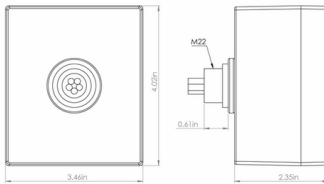

CITEL

M50F-120Y-B

- Hybrid MOV-GSG Technology
- UL1449 Type 1 LISTED
- 50kA Surge Current Rating per mode
- Extended life with no leakage current
- Visual LED fault indicator and audible alarm
- NEMA 6 (exceeds NEMA 4X or 4)
- Optional Type 2 LISTED with UL1283 Filter
- 10-Year warranty

Características eléctricas		
Let through Voltage	V	1500.0000
POWER SPD TYPE		UL1449 TYPE 2 LISTED
TENSION	(V)	120/208
AC/DC/DC PV/RF		AC
FASE	(PH)	3Y
AMPS	(A)	N/A
AMBIENT MIN	(C)	-35
AMBIENT MAX	(C)	+80
MODOS		L-L, L-N, L-G, N-G
VPR	(V)	1200/700/1200/1200
MCOV	(V)	280/140/140/120
IN	(kA)	20
Icc cortocircuito	(kA)	150
IMAX	(kA)	50
Opción		
RFI Filter		Yes
Instalación		
Operating Temperature	°C	-40.0000
Operating Temperature	°C	85.0000
Operating Temperature	°F	-40.0000
Operating Temperature	°F	85.0000
Operating Relative Humidity	%RH	Can be submerged
Operating Altitude	Ft	2000.0000
Operating Altitude	Ft	6500.0000
Housing/Enclosure material		Aluminum cast
Mounting		Side mount
IP Environmental rating		IP66
NEMA Environmental rating		NEMA 6
Installation Location		Indoor / outdoor
Accesorio		Soportes
Product Dimension	mm	102.0000
Product Dimension	mm	62.0000
Product Dimension	mm	88.0000
Product Dimension	In	4.0160
Product Dimension	In	2.4410
Product Dimension	In	3.4650
Miscelánea		
Individual Pack		Yes
Storage Temperature	°C	-40.0000
Storage Temperature	°C	85.0000
Storage Temperature	°F	-40.0000
Storage Temperature	°F	85.0000
Características mecánicas		
Peso		1.086 kg
TECNOLOGIA		MOV-GSG
CONFIGURACION DE RED		3PH, 4W+G, Wye
FORMA DE CONEXION		36" #12 AWG LEADS
MONTAJE		SIDE MOUNT, THREADED M22 (1/2" NPT ADAPTER)
MATERIAL		Aluminum cast
NEMA RATING (IP RATING)		6
DESCONEXION SEGURA		Yes, no upstream over current protection required
REAL-TIME DIAGNOSTICS		LED and audible alarm
DIMENSIONS		See diagram
WEIGHT		2.5 lbs.
Normas		
UL STANDARD		UL1449 5th Edition