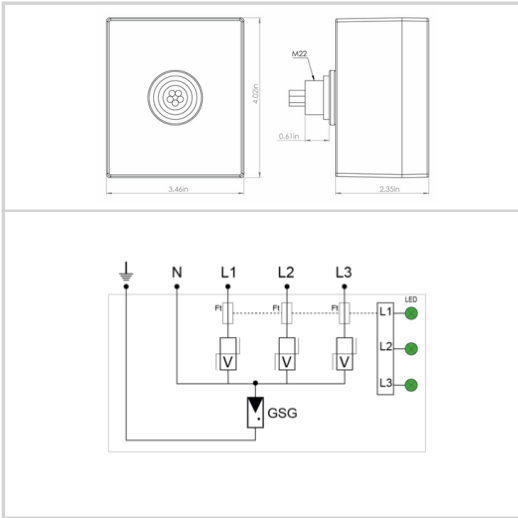

Características eléctricas		
Let through Voltage	V	1500.0000
POWER SPD TYPE		UL1449 TYPE 2 LISTED
TENSION	(V)	240/120
AC/DC/DC PV/RF		AC
FASE	(PH)	1S
AMPS	(A)	N/A
AMBIENT MIN	(C)	-35
AMBIENT MAX	(C)	+80
MODOS		L-L, L-N, L-G, N-G
VPR	(V)	1200/700/1200/1200
MCOV	(V)	280/140/140/120
IN	(kA)	20
Icc cortocircuito	(kA)	150
IMAX	(kA)	50
Opción		
RFI Filter		Yes
Instalación		
Operating Temperature	°C	-40.0000
Operating Temperature	°C	85.0000
Operating Temperature	°F	-40.0000
Operating Temperature	°F	85.0000
Operating Relative Humidity	%RH	Can be submerged
Operating Altitude	Ft	2000.0000
Operating Altitude	Ft	6500.0000
Housing/Enclosure material		Aluminum cast
Mounting		Side mount
IP Environmental rating		IP66
NEMA Environmental rating		NEMA 6
Installation Location		Indoor / outdoor
Accesorio		Soportes
Product Dimension	mm	102.0000
Product Dimension	mm	62.0000
Product Dimension	mm	88.0000
Product Dimension	In	4.0160
Product Dimension	In	2.4410
Product Dimension	In	3.4650
Miscelánea		
Individual Pack		Yes
Storage Temperature	°C	-40.0000
Storage Temperature	°C	85.0000
Storage Temperature	°F	-40.0000
Storage Temperature	°F	85.0000
Características mecánicas		
Peso		0.947 kg
TECNOLOGIA		MOV-GSG
CONFIGURACION DE RED		1PH, 3W+G, Split Phase
FORMA DE CONEXION		36" #12 AWG LEADS
MONTAJE		SIDE MOUNT, THREADED M22 (1/2" NPT ADAPTER)
MATERIAL		Aluminum cast
NEMA RATING (IP RATING)		6
DESCONEXION SEGURA		Yes, no upstream over current protection required
REAL-TIME DIAGNOSTICS		LED and audible alarm
DIMENSIONS		See diagram
WEIGHT		2.5 lbs.
Normas		
UL STANDARD		UL1449 5th Edition